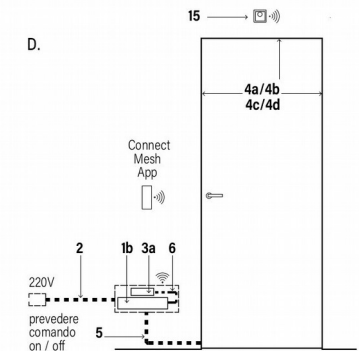

D. Operation: timed switch on (30") via movement sensor or dedicated App.