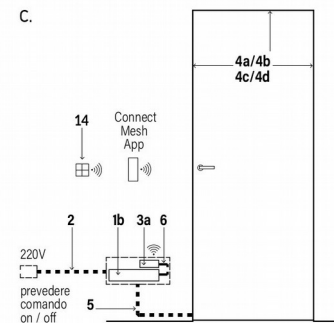

C. Operation: on/off via wall button or dedicated App.