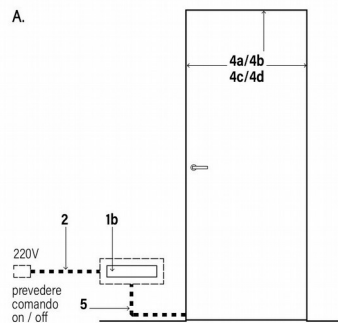

Code	Description	Pos.	Hafele Code	Link
Sensors	50592	SILVER BACK OF DOOR SENSOR Ø12x46 mm	9	833.89.128	More details
	50593	SILVER INFRARED MOVEMENT SENSOR Ø12x56mm TEMP.30"	10	833.89.129	More details
Cable for sensor and switch	50594	2 METRES CABLE x BACK OF DOOR / MOTION SENSOR	11	833.89.142	More details
	50595	2 METERS EXTENSION OF REAR DOOR/MOVEMENT SENSOR CABLE	12	833.89.067	More details
	50596	2 METRES ROCKER SWITCH CABLE Ø12x18 mm BLACK	13	833.89.106	More details
Connect mesh controls (BT)	50597	4CH CONNECT MESH WALL SWITCH 81x81x12mm BLACK	14	850.00.041	More details
	50598	BATTERY-OPERATED CONNECT MESH MOTION SENSOR BLACK	15	850.00.953	More details
	50599	4-CHANNEL CONNECT MESH BATTERY INTERFACE	16	850.00.047	More details
Diffuser	50380	OPAL WHITE LED DIFFUSER 8mm 3 METERS	17	833.95.754	More details

A. Operation: switching on and off via device (not supplied) on main power supply.