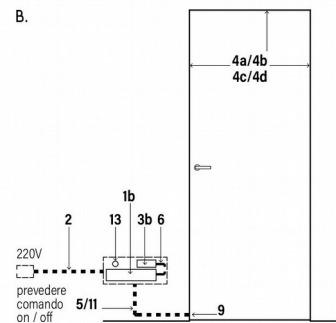

B. Operation: on/off via door closing/opening.