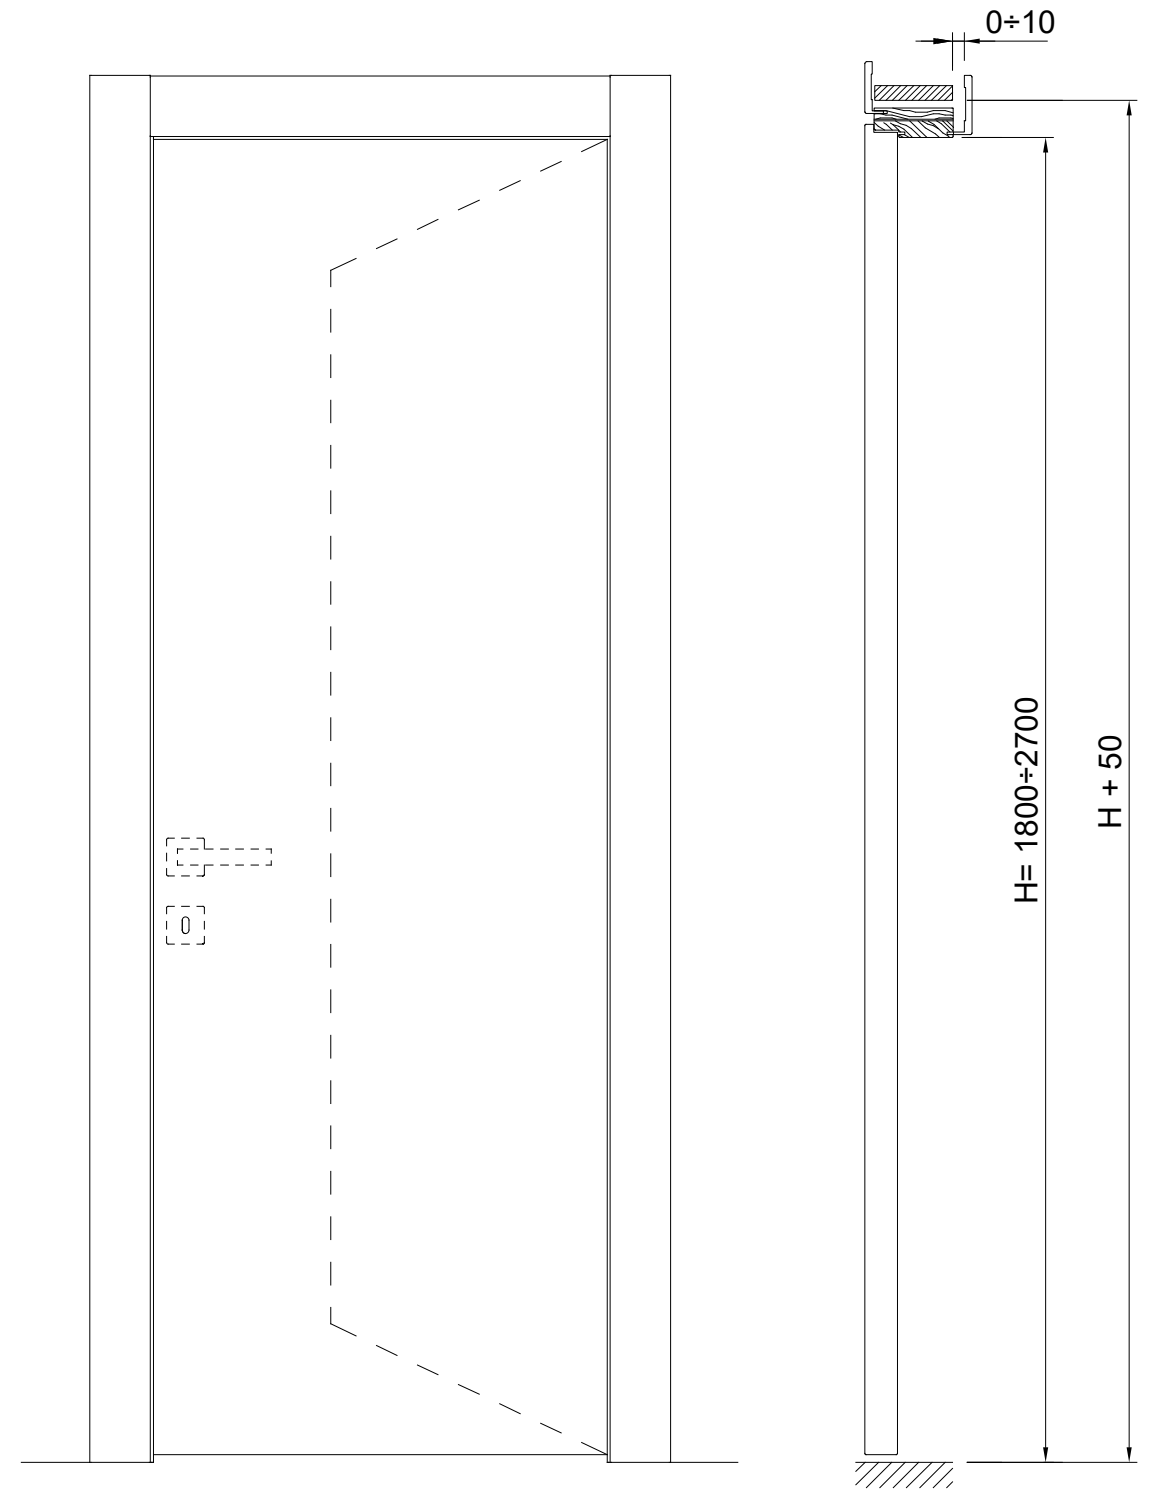

OPENING SYSTEM BATTENTI - SYSTÈME D'OUVERTURE BATTANT
SISTEMAS DE APERTURA BATIENTE - SWING OPENING SYSTEMS

SPINGERE SINISTRA
POUSSANT GAUCHE
EMPUJAR A LA IZQUIERDA
LH PUSH