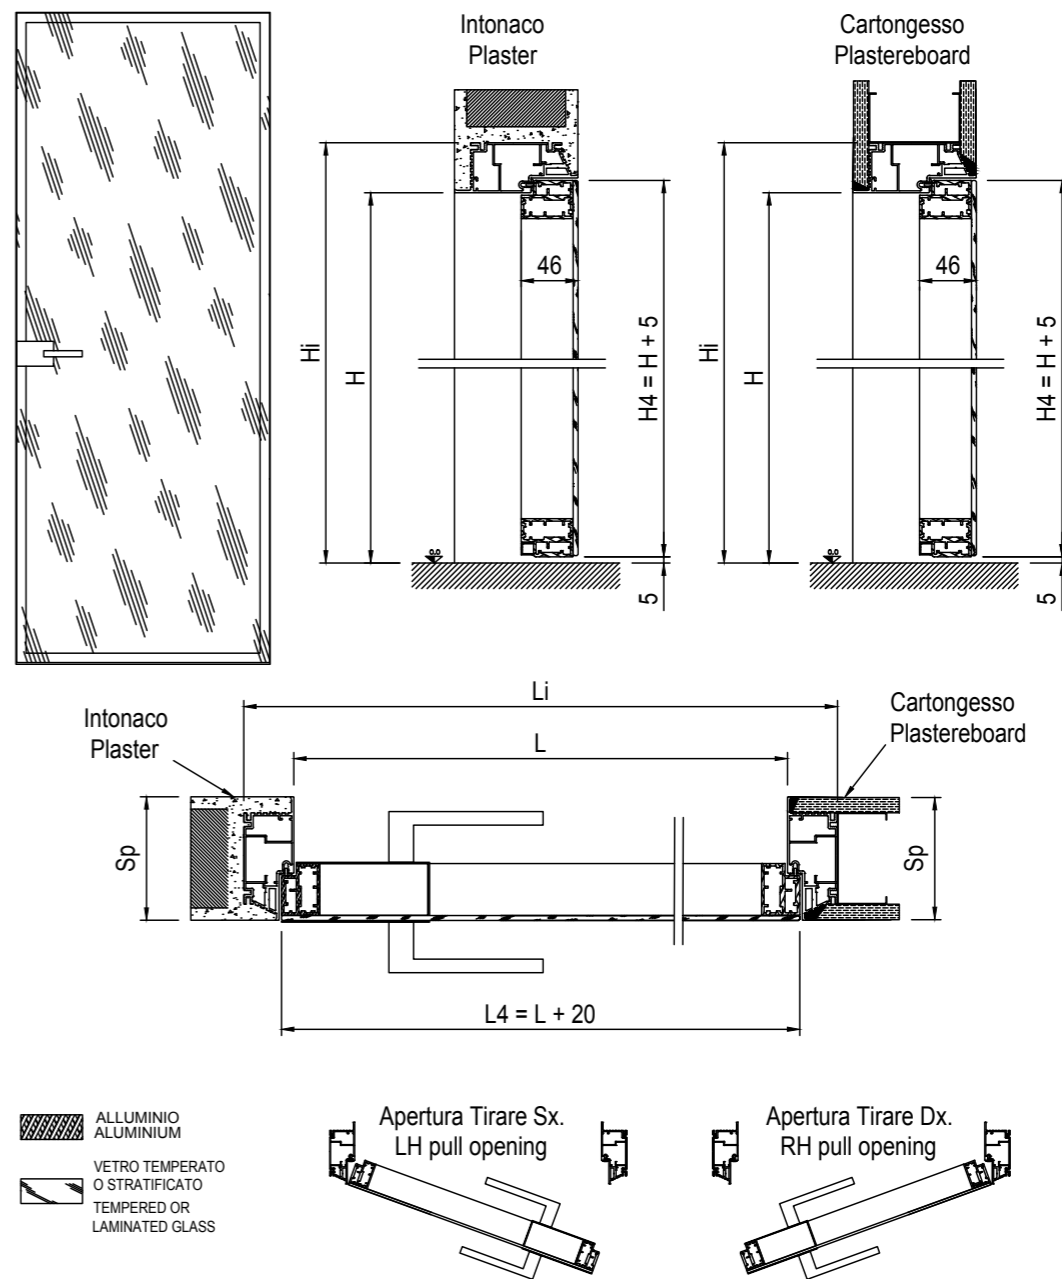

# MIRR

LUCE COMMERCIALE COMMERCIAL OPENING SIZE	MISURA ANTA DOOR MEASUREMENT	SPESORE PARETE WALL THICKNESS
L x H	Lp x Hp	Sp
600 x 1800÷2700	620 x 1805÷2705	<b>Intonaco Plaster</b> <b>90-105-125</b> <b>Cartongesso Plasterboard</b> <b>75-100-125</b>
700 x 1800÷2700	720 x 1805÷2705	
800 x 1800÷2700	820 x 1805÷2705	
900 x 1800÷2700	920 x 1805÷2705	
1000 x 1800÷2700	1020 x 1805÷2705	

Disponibile anche per parete finita con misure superiori a 100 cartongesso e 105 intonaco.  
Also available for wall thickness sizes larger than 100 plasterboard and 105 plaster.

LUCE COMMERCIALE COMMERCIAL OPENING SIZE	MISURA ANTA DOOR MEASUREMENT	SPESORE PARETE WALL THICKNESS
L x H	Lp x Hp	Sp
600 x 1800÷2700	620 x 1805÷2705	<b>Intonaco Plaster</b> <b>90-105-125</b> <b>Cartongesso Plasterboard</b> <b>75-100-125</b>
700 x 1800÷2700	720 x 1805÷2705	
800 x 1800÷2700	820 x 1805÷2705	
900 x 1800÷2700	920 x 1805÷2705	
1000 x 1800÷2700	1020 x 1805÷2705	

Disponibile anche per parete finita con misure superiori a 100 cartongesso e 105 intonaco.  
Also available for wall thickness sizes larger than 100 plasterboard and 105 plaster.