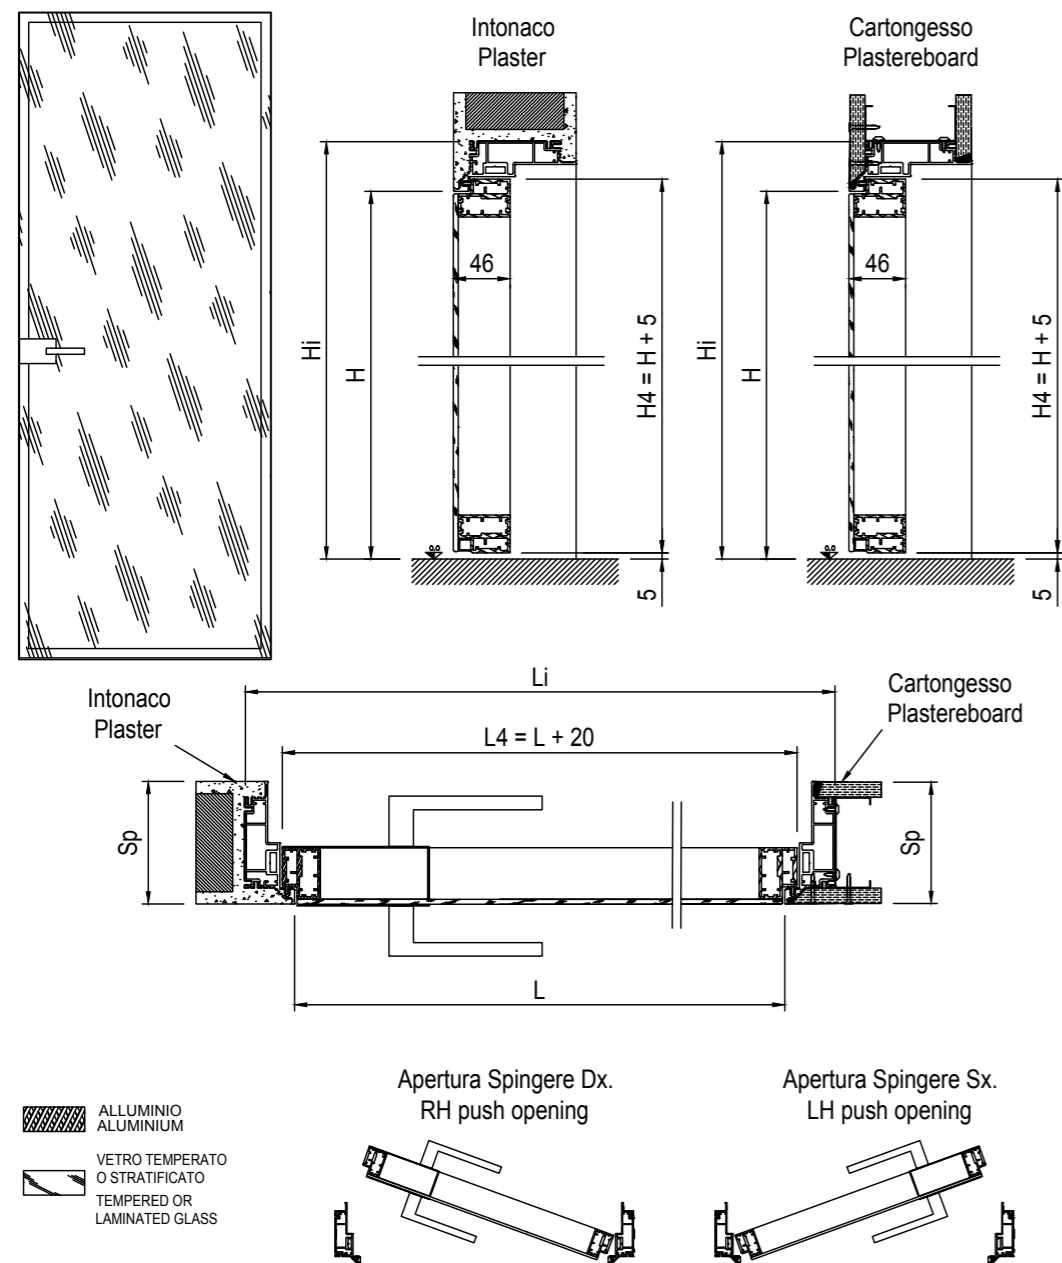

# MIRR

LUCE COMMERCIALE COMMERCIAL OPENING SIZE	MISURA ANTA DOOR MEASUREMENT	SPESORE PARETE WALL THICKNESS
L x H	Lp x Hp	Sp
600 x 1800÷2700	620 x 1805÷2705	<b>Intonaco Plaster</b> <b>90-105-125</b> <b>Cartongesso Plasterboard</b> <b>75-100-125</b>
700 x 1800÷2700	720 x 1805÷2705	
800 x 1800÷2700	820 x 1805÷2705	
900 x 1800÷2700	920 x 1805÷2705	
1000 x 1800÷2700	1020 x 1805÷2705	

Disponibile anche per parete finita con misure superiori a 100 cartongesso e 105 intonaco.  
Also available for wall thickness sizes larger than 100 plasterboard and 105 plaster.

LUCE COMMERCIALE COMMERCIAL OPENING SIZE	MISURA ANTA DOOR MEASUREMENT	SPESORE PARETE WALL THICKNESS
L x H	Lp x Hp	Sp
600 x 1800÷2700	620 x 1805÷2705	<b>Intonaco Plaster</b> <b>90-105-125</b> <b>Cartongesso Plasterboard</b> <b>75-100-125</b>
700 x 1800÷2700	720 x 1805÷2705	
800 x 1800÷2700	820 x 1805÷2705	
900 x 1800÷2700	920 x 1805÷2705	
1000 x 1800÷2700	1020 x 1805÷2705	

Disponibile anche per parete finita con misure superiori a 100 cartongesso e 105 intonaco.  
Also available for wall thickness sizes larger than 100 plasterboard and 105 plaster.