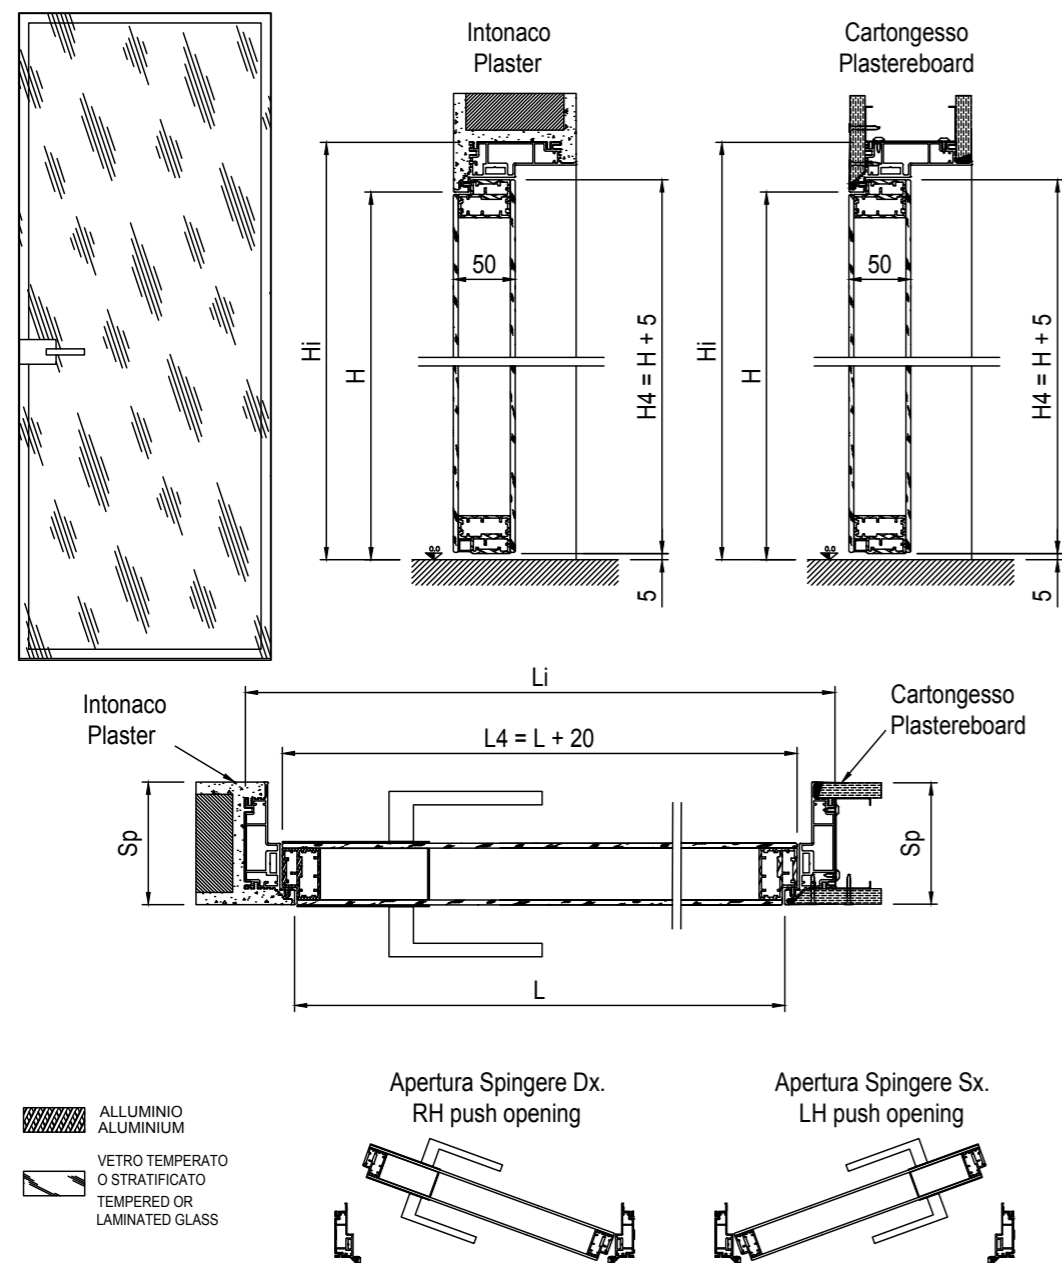

# MIRR

LUCE COMMERCIALE COMMERCIAL OPENING SIZE	MISURA ANTA DOOR MEASUREMENT	SPESORE PARETE WALL THICKNESS
L x H	Lp x Hp	Sp
600 x 1800÷2700	620 x 1805÷2705	<b>Intonaco Plaster</b> <b>90-105-125</b> <b>Cartongesso Plasterboard</b> <b>75-100-125</b>
700 x 1800÷2700	720 x 1805÷2705	
800 x 1800÷2700	820 x 1805÷2705	
900 x 1800÷2700	920 x 1805÷2705	
900 x 1800÷2700	920 x 1805÷2705	
1000 x 1800÷2700	1020 x 1805÷2705	

Disponibile anche per parete finita con misure superiori a 100 cartongesso e 105 intonaco.  
Also available for wall thickness sizes larger than 100 plasterboard and 105 plaster.

LUCE COMMERCIALE COMMERCIAL OPENING SIZE	MISURA ANTA DOOR MEASUREMENT	SPESORE PARETE WALL THICKNESS
L x H	Lp x Hp	Sp
600 x 1800÷2700	620 x 1805÷2705	<b>Intonaco Plaster</b> <b>90-105-125</b> <b>Cartongesso Plasterboard</b> <b>75-100-125</b>
700 x 1800÷2700	720 x 1805÷2705	
800 x 1800÷2700	820 x 1805÷2705	
900 x 1800÷2700	920 x 1805÷2705	
900 x 1800÷2700	920 x 1805÷2705	
1000 x 1800÷2700	1020 x 1805÷2705	

Disponibile anche per parete finita con misure superiori a 100 cartongesso e 105 intonaco.  
Also available for wall thickness sizes larger than 100 plasterboard and 105 plaster.