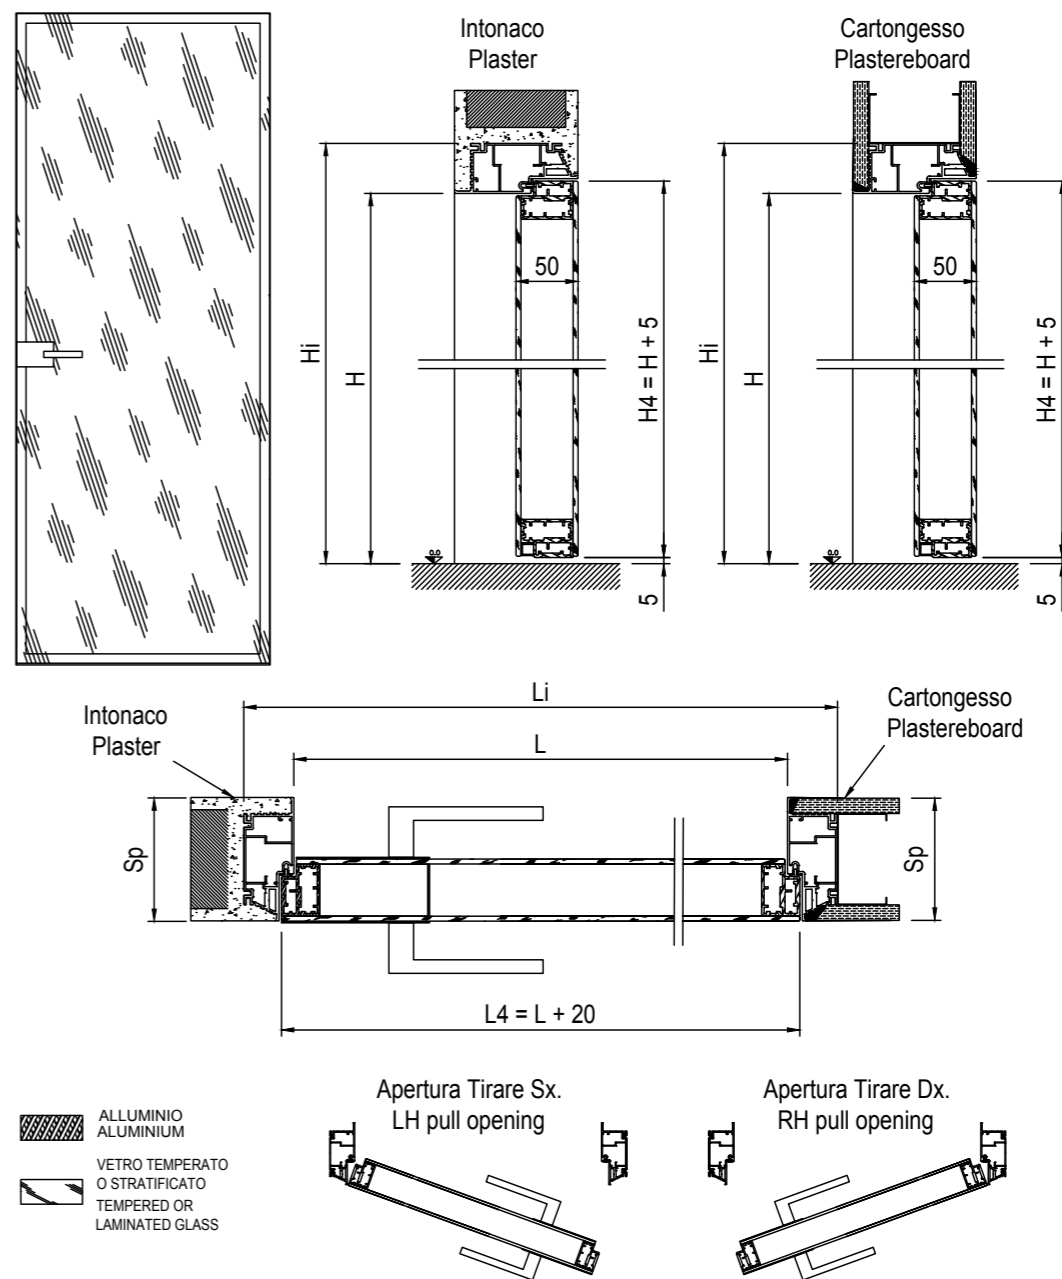

# MIRR

LUCE COMMERCIALE COMMERCIAL OPENING SIZE	MISURA ANTA DOOR MEASUREMENT	SPESORE PARETE WALL THICKNESS
L x H	Lp x Hp	Sp
600 x 1800÷2700	620 x 1805÷2705	<b>Intonaco Plaster</b> <b>90-105-125</b> <b>Cartongesso Plasterboard</b> <b>75-100-125</b>
700 x 1800÷2700	720 x 1805÷2705	
800 x 1800÷2700	820 x 1805÷2705	
900 x 1800÷2700	920 x 1805÷2705	
900 x 1800÷2700	920 x 1805÷2705	
1000 x 1800÷2700	1020 x 1805÷2705	

Disponibile anche per parete finita con misure superiori a 100 cartongesso e 105 intonaco.  
Also available for wall thickness sizes larger than 100 plasterboard and 105 plaster.

LUCE COMMERCIALE COMMERCIAL OPENING SIZE	MISURA ANTA DOOR MEASUREMENT	SPESORE PARETE WALL THICKNESS
L x H	Lp x Hp	Sp
600 x 1800÷2700	620 x 1805÷2705	<b>Intonaco Plaster</b> <b>90-105-125</b> <b>Cartongesso Plasterboard</b> <b>75-100-125</b>
700 x 1800÷2700	720 x 1805÷2705	
800 x 1800÷2700	820 x 1805÷2705	
900 x 1800÷2700	920 x 1805÷2705	
900 x 1800÷2700	920 x 1805÷2705	
1000 x 1800÷2700	1020 x 1805÷2705	

Disponibile anche per parete finita con misure superiori a 100 cartongesso e 105 intonaco.  
Also available for wall thickness sizes larger than 100 plasterboard and 105 plaster.