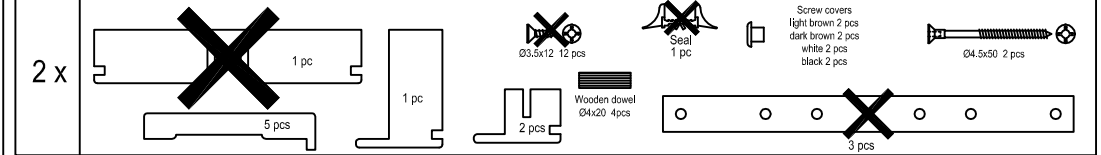

Doorpost with edging trims for sliding glass doors

Double doors (use two single packs)

Key:
 L = Commercial opening width
 LR = Effective opening size
 H = Commercial opening height
 HR = Effective opening size