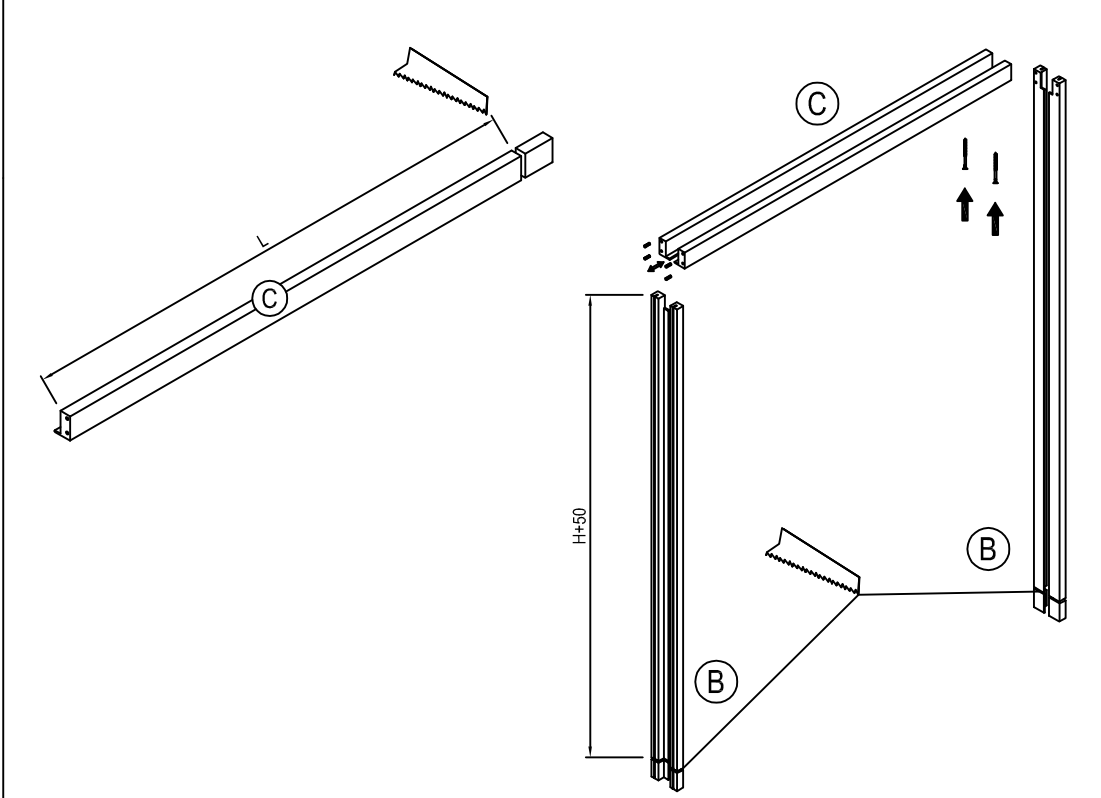

Doorpost with edging trims for sliding glass doors

Double doors (use two single packs)

Key:
 L = Commercial opening width
 LR = Effective opening size
 H = Commercial opening height
 HR = Effective opening size