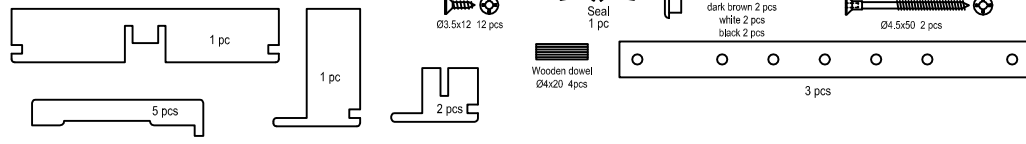

Doorpost with edging trims for sliding glass doors

Double doors (use two single packs)

Key:
 L = Commercial opening width
 LR = Effective opening size
 H = Commercial opening height
 HR = Effective opening size