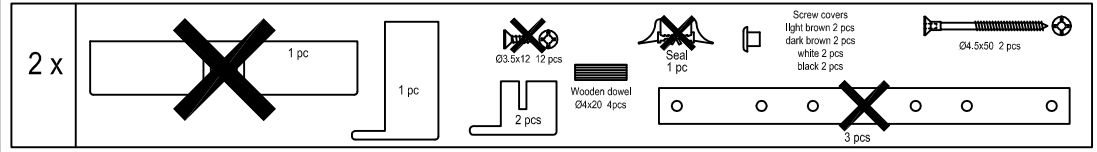

Doorpost with edging trims for sliding glass doors

Double doors (use two single packs)

Key:
 L = Commercial opening width
 LR = Effective opening size
 H = Commercial opening height
 HR = Effective opening size