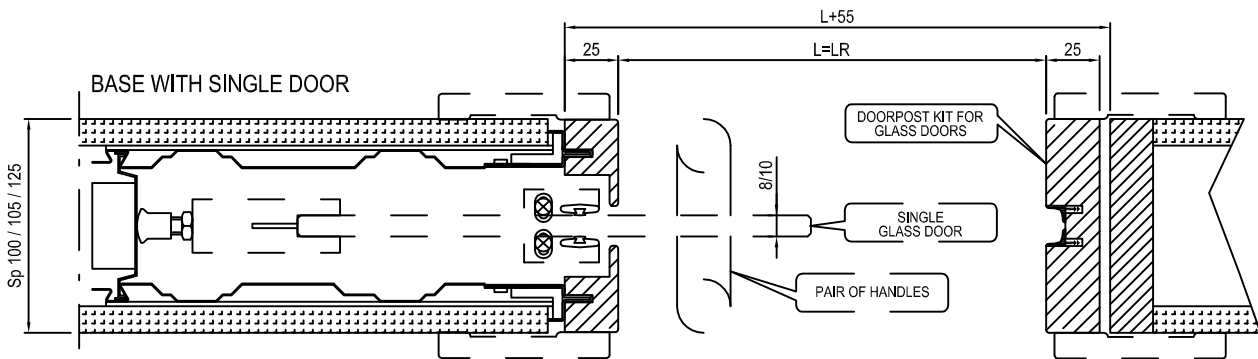

Doorpost with edging trims for sliding glass doors

Double doors (use two single packs)

Key:
 L = Commercial opening width
 LR = Effective opening size
 H = Commercial opening height
 HR = Effective opening size