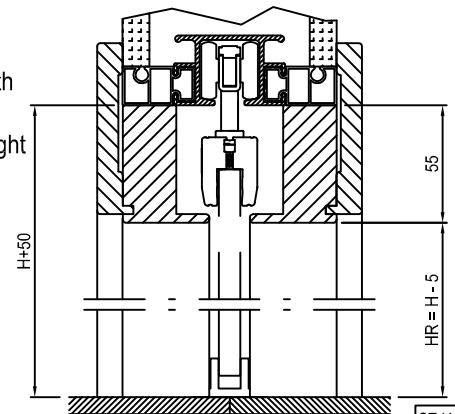

Doorpost with edging trims for sliding glass doors

Double doors (use two single packs)

Key:
 L = Commercial opening width
 LR = Effective opening size
 H = Commercial opening height
 HR = Effective opening size