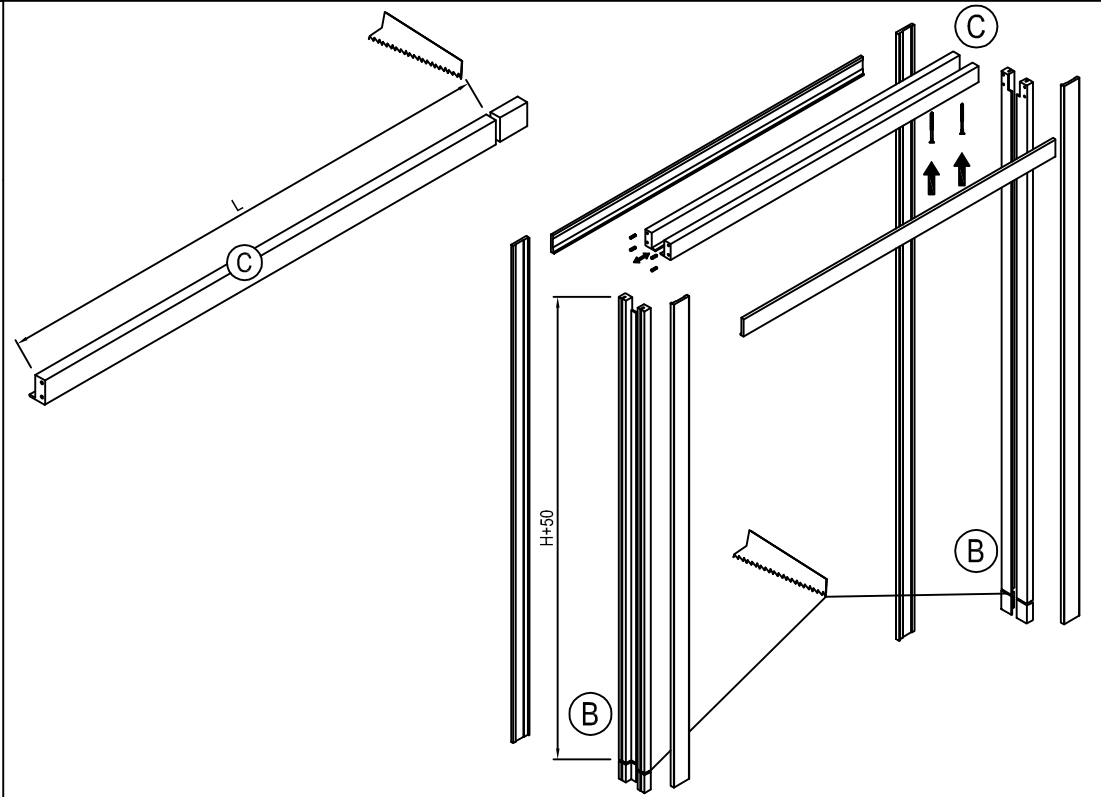

Doorpost with edging trims for sliding glass doors

Double doors (use two single packs)

Key:
 L = Commercial opening width
 LR = Effective opening size
 H = Commercial opening height
 HR = Effective opening size