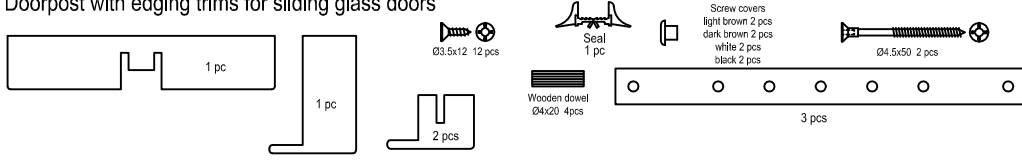

Doorpost with edging trims for sliding glass doors

Double doors (use two single packs)

Key:
 L = Commercial opening width
 LR = Effective opening size
 H = Commercial opening height
 HR = Effective opening size